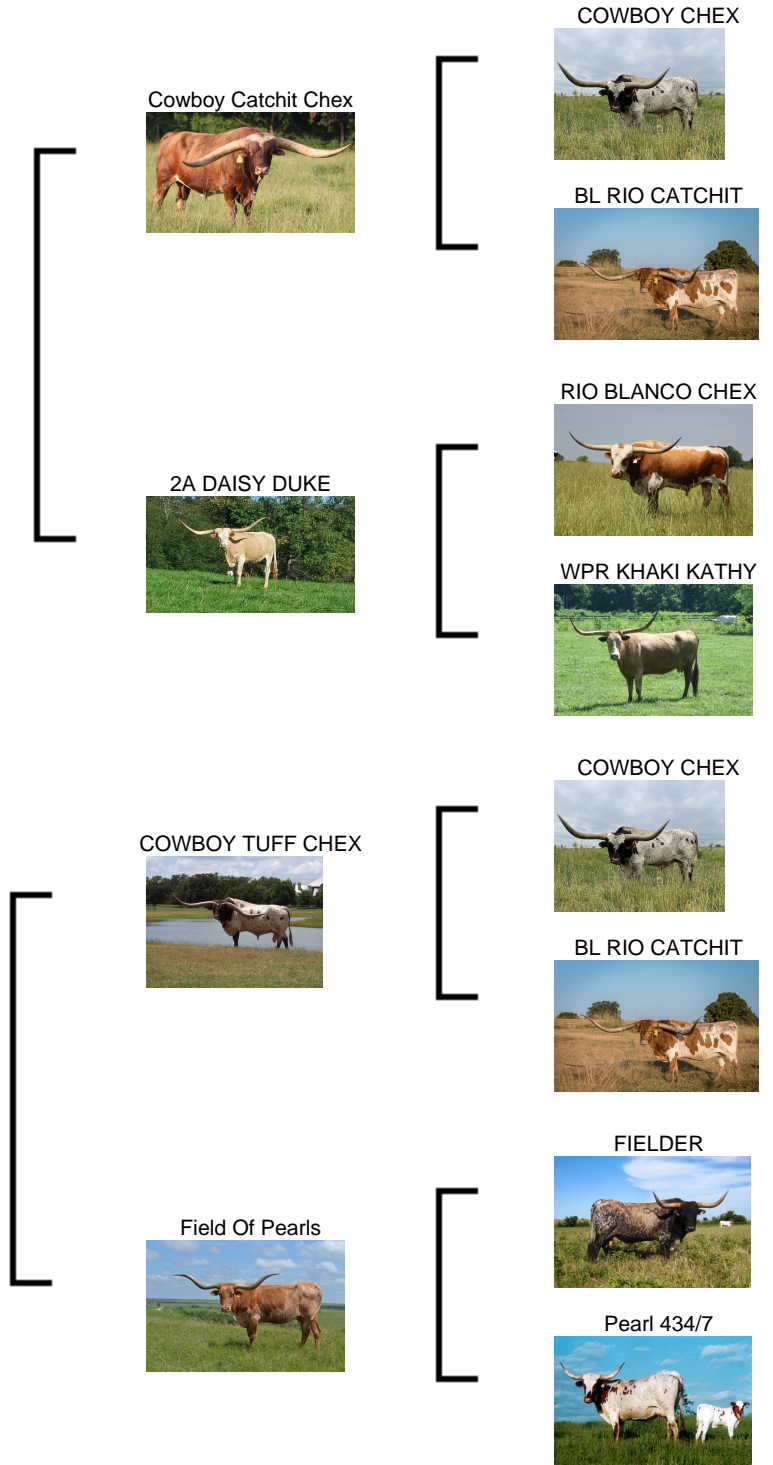

<http://www.hiredhandsoftware.com>