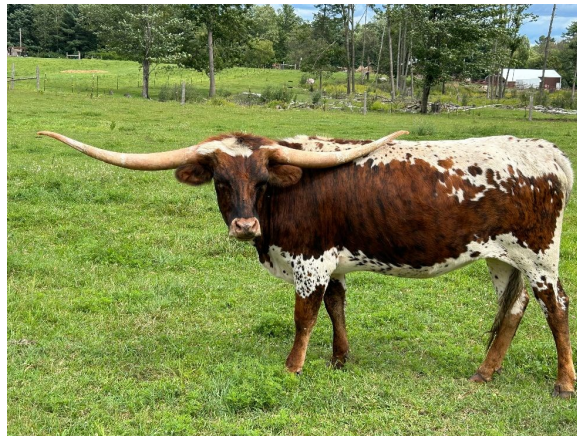

# HL Kylee

Date of Birth: 05/16/2022  
Breeder: Hudson Longhorns  
Owner: Hudson Longhorns

Courtesy of 5D Ranch

As fate would have it, no pun intended, HL Tempting Fate broke 4" of horn on 7/21. HL Kylee is a beautiful brindle heifer w/ swept back, twisty horn out of a twisty horn Sniper daughter. Her half sister, HL Lizzy Ann is a staple in the Laid Back Ranch program & Kylee has very similar horn direction. We know it's hard to make a substitution, but this heifer is one anyone can truly appreciate.